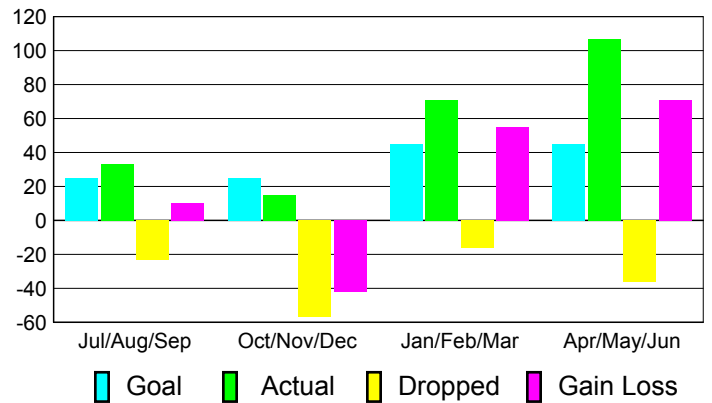

Membership Results 2010-2011

Goal, New, Dropped, Gain/Loss

Comparison of Membership Gain/Loss

Current Year Compared to the Previous Year