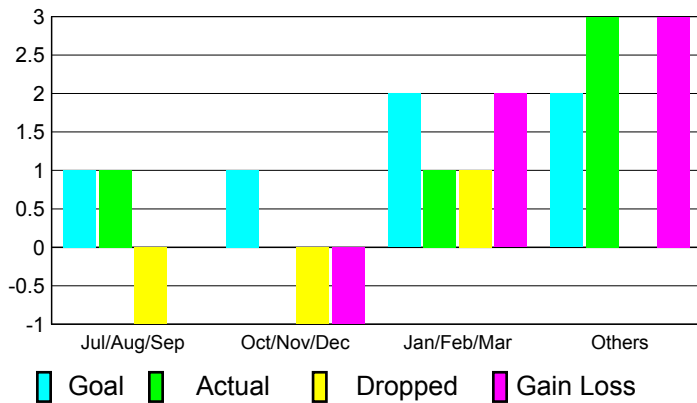

2010-2011 GMT Reports for District (or Undistricted) **District 416**

GMT: **SALIM J MOUSSAN**

Location: **MOROCCO**

GMT CA: **6**

CLUBS

**Club Results
2010-2011**

**Clubs
2009-2010**

Month	New Club Goal	Actual New Clubs	Actual Dropped Clubs	Gain/Loss of Clubs	Gain/Loss of Clubs
Jul/Aug/Sep	1	1	-1	0	2
Oct/Nov/Dec	1	0	-1	-1	1
Jan/Feb/Mar	2	1	1	2	2
Apr/May/June	2	3	0	3	0
Totals	6	5	-1	4	5

Club Results 2010-2011

Goal, New, Dropped, Gain/Loss

Comparison of Club Gain/Loss

Current Year Compared to the Previous Year

YTD Status Quo Clubs 2010-2011

Status Quo Clubs Compared to Status Quo Members

MEMBERSHIP

**Membership Results
2010-2011**

**Membership
2009-2010**

Month	Net Memb Goal	Actual New Memb	Actual Dropped Memb	Gain/Loss of Memb	Gain/Loss of Memb
Jul/Aug/Sep	25	33	-23	10	50
Oct/Nov/Dec	25	15	-57	-42	21
Jan/Feb/Mar	45	71	-16	55	51
Apr/May/June	45	107	-36	71	-10
Totals	140	226	-132	94	112